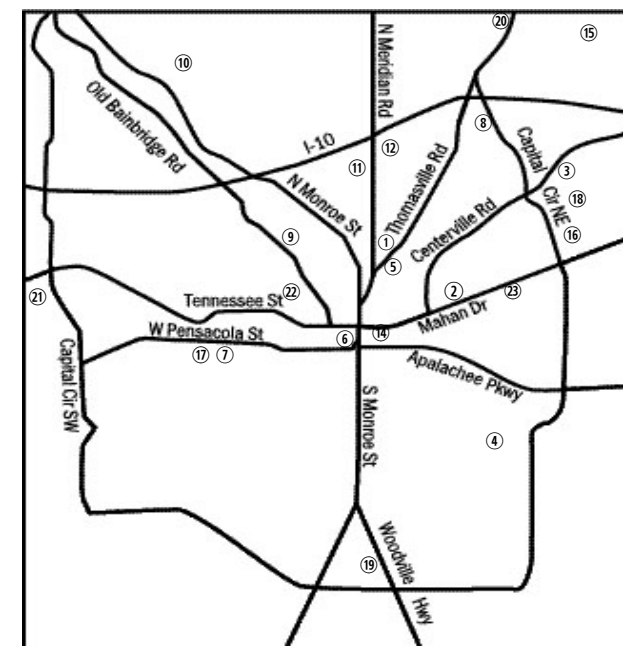

Call anytime: 224-1818

Intergroup 5, Inc.
1106-H Thomasville Road
Tallahassee, FL 32303

<http://www.intergroup5.org>