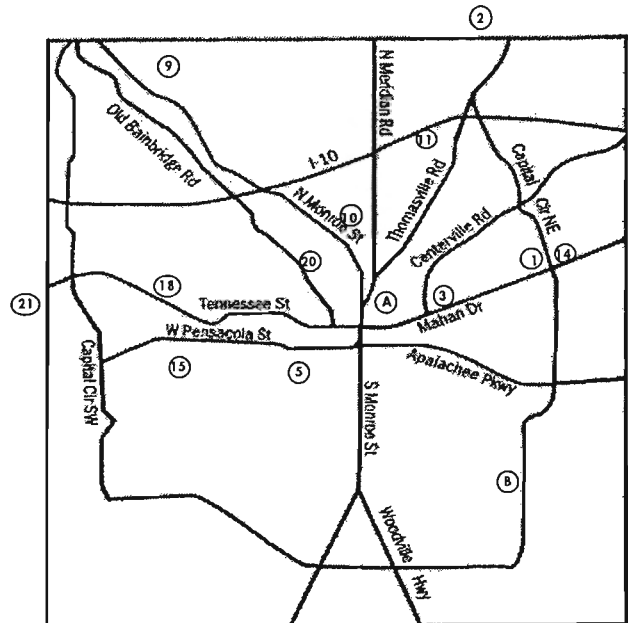

Where & When

Meeting schedule for District 5, North Florida

Call anytime: 850-224-1818

Intergroup 5
1106-H Thomasville Road
Tallahassee, FL 32303

<http://www.intergroup5.org>

Tallahassee

MONDAY

7:00 am	Conscious Contact Meditation (Casita next to CASA)	O/M/NS/W
7:45 am	Seize the Day Group (909)	C/L/D/NS/W
Noon	Central Group (909)	C/D/NS/W
12:30 pm	Living Sober Group (CASA)	O/12+12/NS/W
5:30 pm	Central Group (909)	C/D/NS/W
6:00 pm	Powder-No-Puff Women's Group	C/NS/W
6:15 pm	Happy Hour Group - Beginners Mtg CASA	O/D/NS/W
6:15 pm	The Bradfordville Group	O/D/NS/W
6:15 pm	Mustard Seed	O/B/T/12/Sp(alt)/NS/W
6:30 pm	The Home Group	C(4th=0)/NS/W
7:30 pm	Lake Jackson Meeting	O/NS/W
8:00 pm	Big Book Study @ Townsend Recovery	O/B/NS/W
8:15 pm	Central Group -Beginners Mtg (909)	C/D/S/W
8:15 pm	Central Group (909)	C/D/S/W
8:30 pm	Friends of Bill Gone Wild	O/SpD