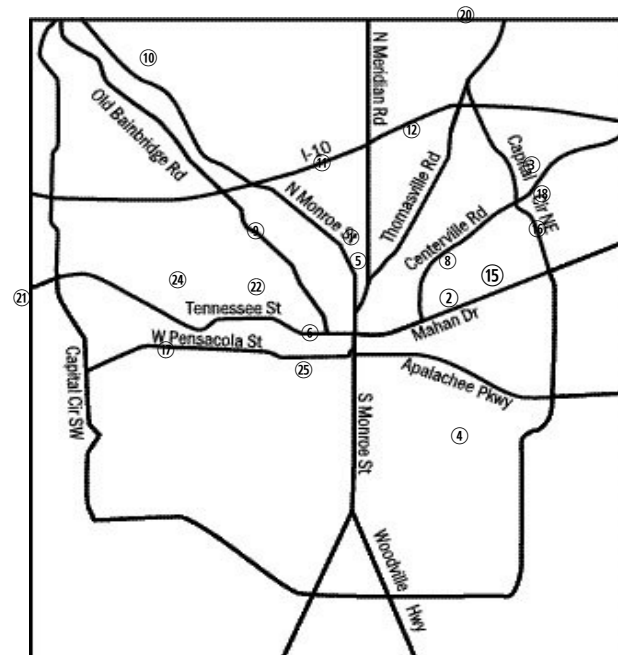

Call anytime: 224-1818

Intergroup 5
1106-H Thomasville Road
Tallahassee, FL 32303

<http://www.intergroup5.org>

Winter
2009 -
2010

rev 02.26.10